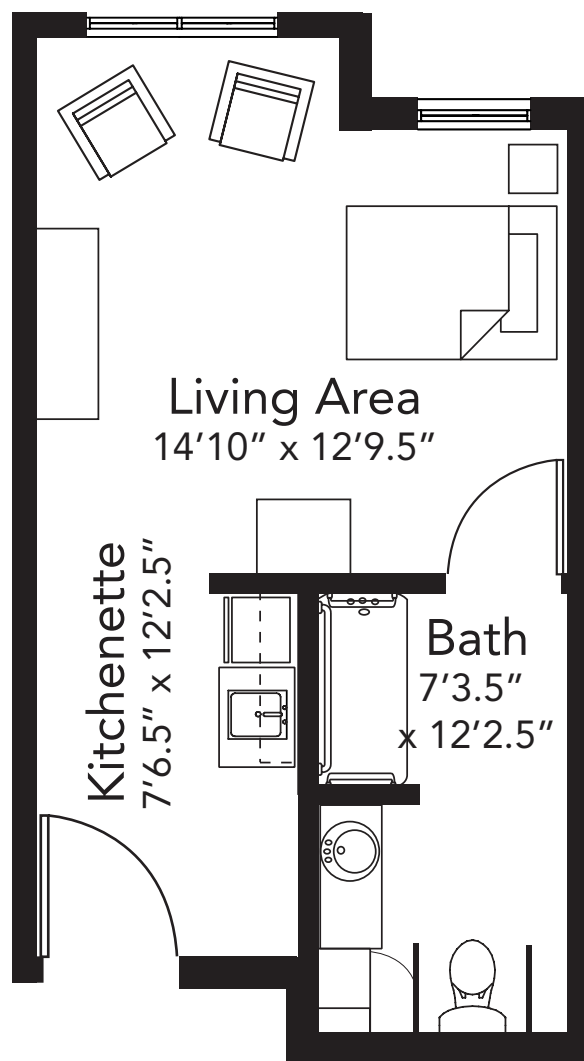

Studio B  
387 Square Feet

*Details may change*  
04/11/22