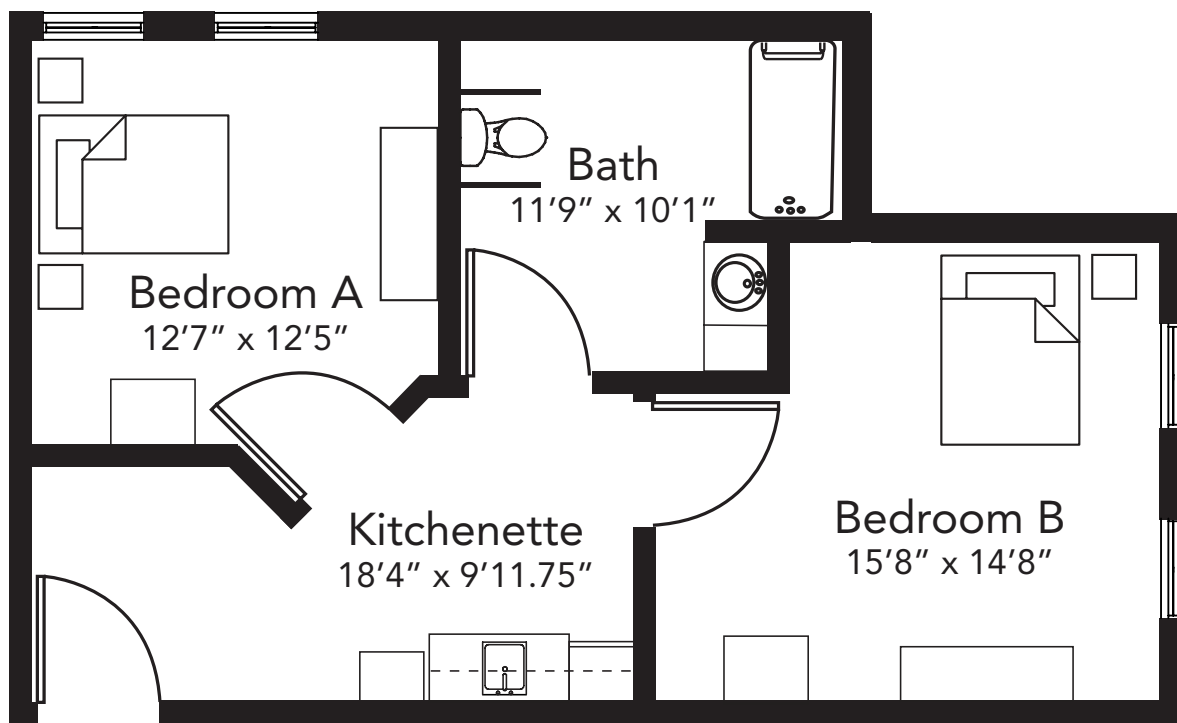

Double Corner Suite

658 Square Feet

Details may change
04/11/22